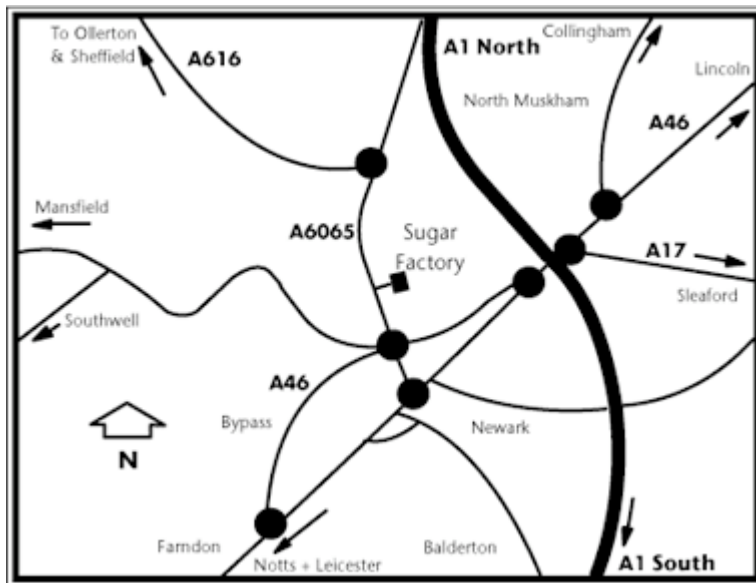

About Silver Spoon - Site Information

Newark Packaging Complex - The Brown Sugar Range

Route from A1 (south) - Turn off at junction with A46 and follow road west (signposted Nottingham and Leicester). Turn right at first roundabout with the factory visible on the right.

Route from A1 (north) - Turn off at first junction signposted Newark (A6065) and follow the road for approximately 2 miles with the factory visible on the left.

Route from A46 (east) - After crossing over A1, turn right at roundabout and follow A46 west (signposted Nottingham and Leicester). Turn right at first roundabout with the factory visible on the right.

Route from A46 (west) - Turn left at roundabout and follow A46. Turn left at roundabout with the factory visible on the right.

Click the button below to auto-print the map and directions.

[Print](#)