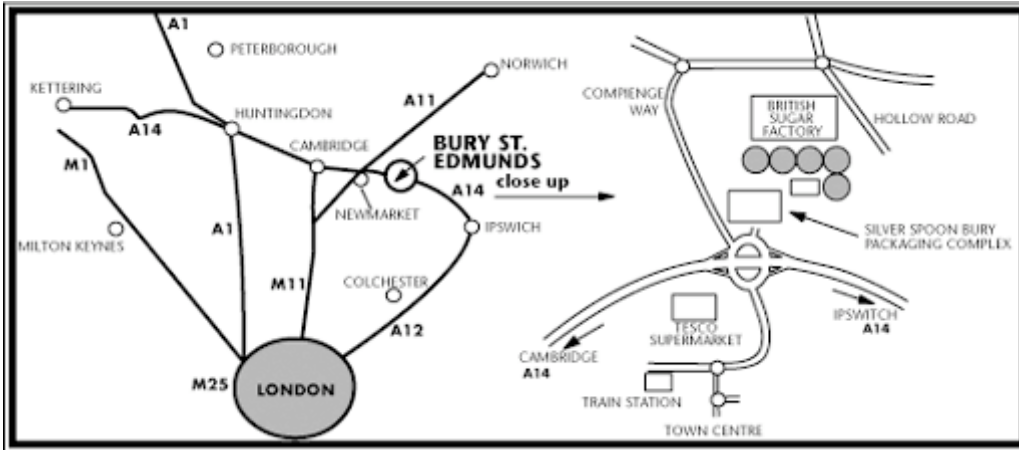

### Bury Packaging Complex - Granulated, Caster, Icing Sugar and Speciality Sugars

**M25 Eastbound** - follow signs for M11 to Cambridge. Proceed north along the M11 towards Cambridge for approx. 20 miles and look for the turn off for the A11 - Junction 9. Take the A11 towards Newmarket, stay on the A11 until the road merges with the A14 (formerly A45) signposted to Bury St Edmunds/Ipswich - 17 miles. Stay on the A14 until you read the 'Bury St Edmunds Central' sign (2nd Bury St Edmunds sign). Proceed down the slip road to the roundabout.

British Sugar, Bury Packaging Complex is facing you.

Click the button below to auto-print the map and directions.

[Print](#)